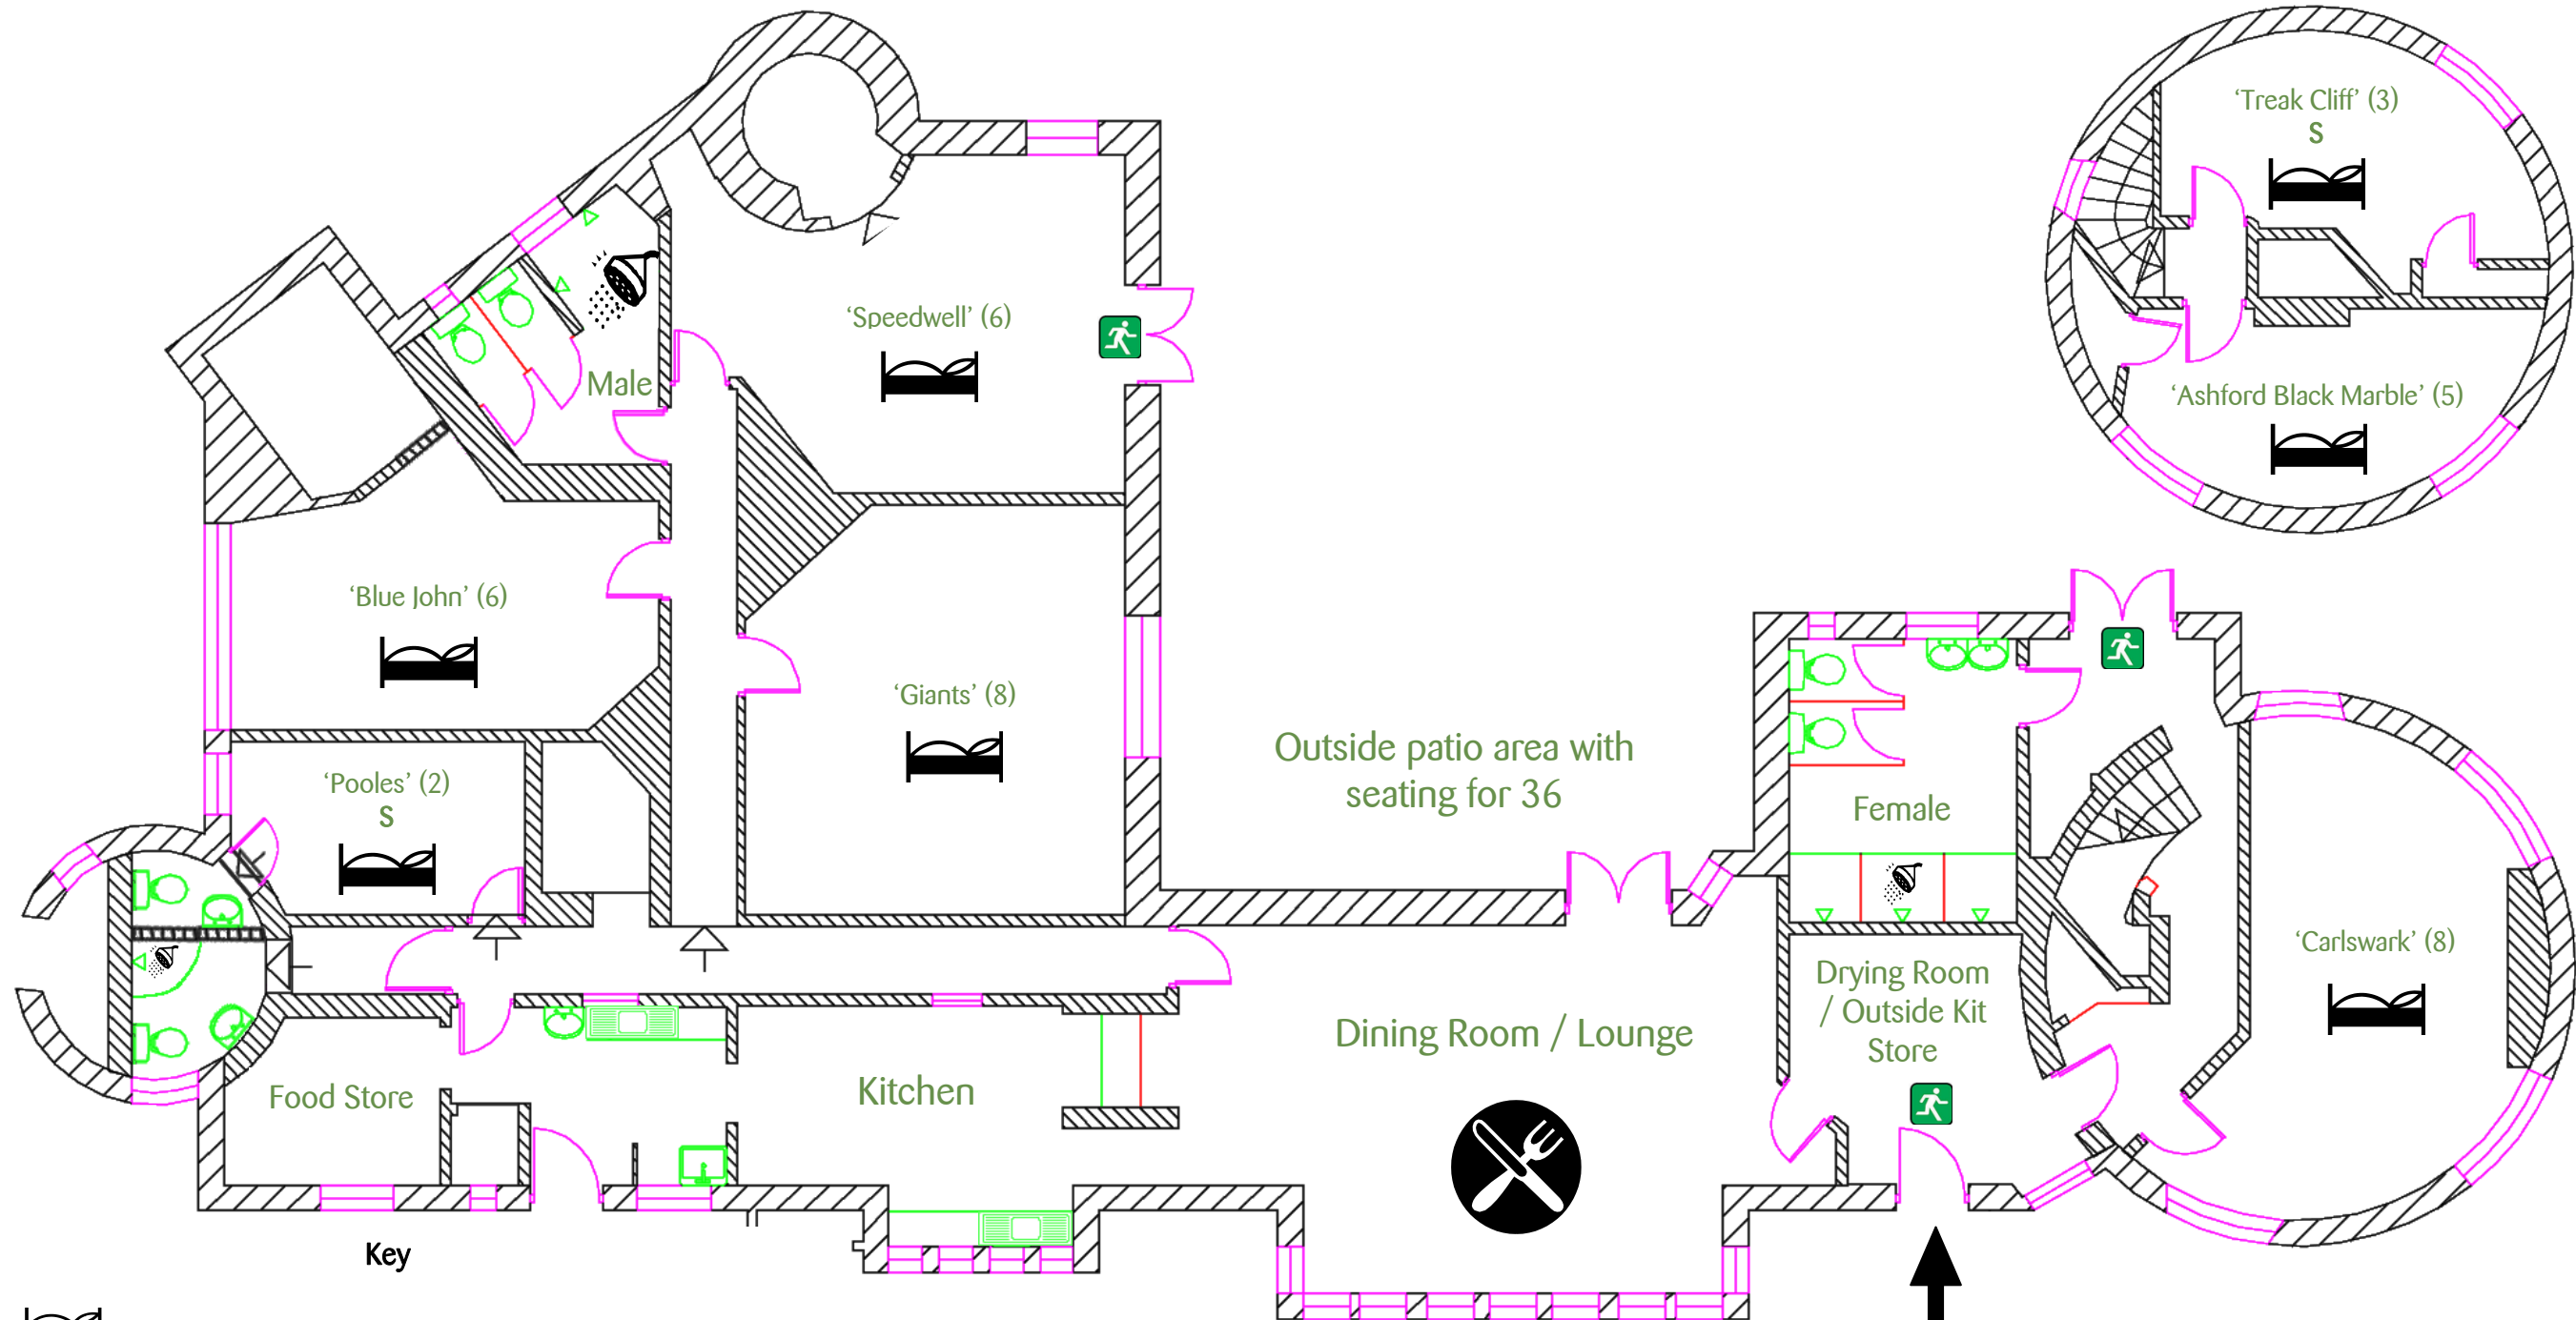

# Farm House Room Plan

Sleeps 38  
Dining Room Seats 36

1<sup>st</sup> Floor

Key

- |   |           |     |                      |
|---|-----------|-----|----------------------|
|  | Bedroom   | (2) | Capacity of 2 people |
|  | Shower    | S   | Staff Room           |
|  | Toilet    | ↑   | Step / Stairs        |
|  | Fire Exit |     |                      |

Main Entrance / Exit